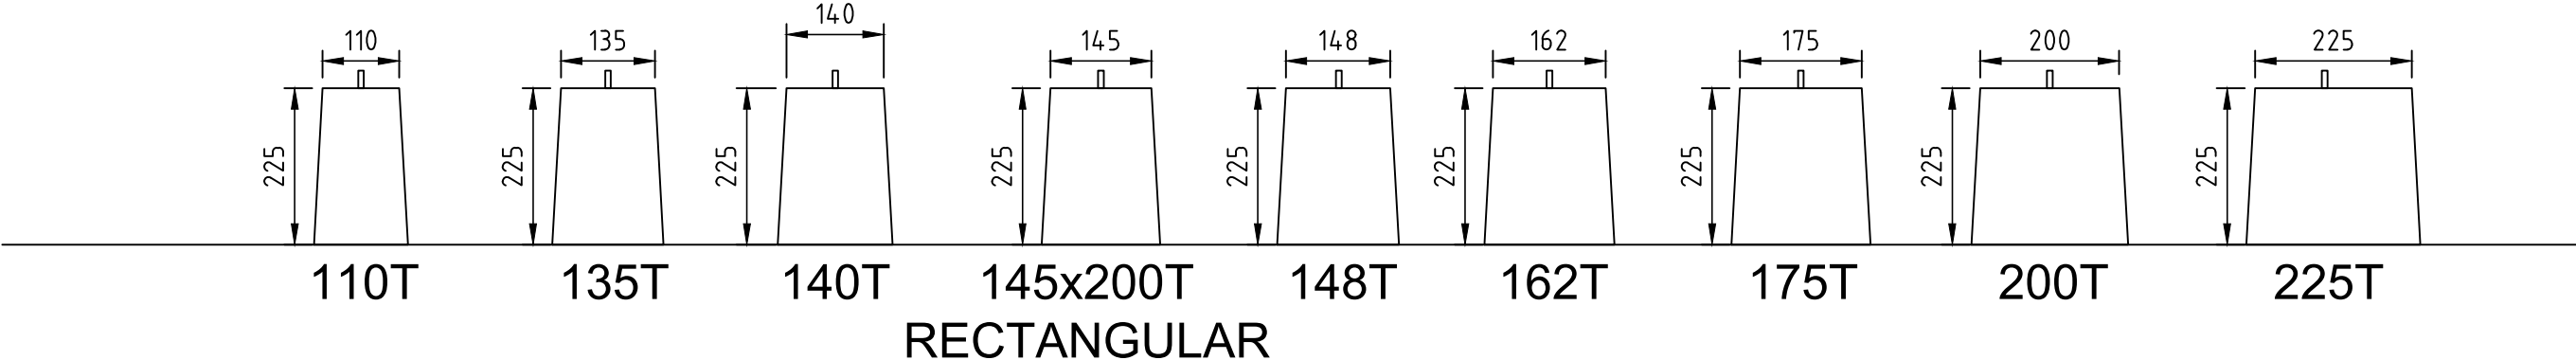

TEXTURED TAPERED STADDLESTONES

NOTE:
TAPERED STONES NOTED
WITH SUFFIX 'T' ARE
GENERALLY 25mm LARGER
AT THE BASE THAN THE
TOP

TEXTURED FLAT STADDLESTONES

Pairs of Staddlestones usually available from stock