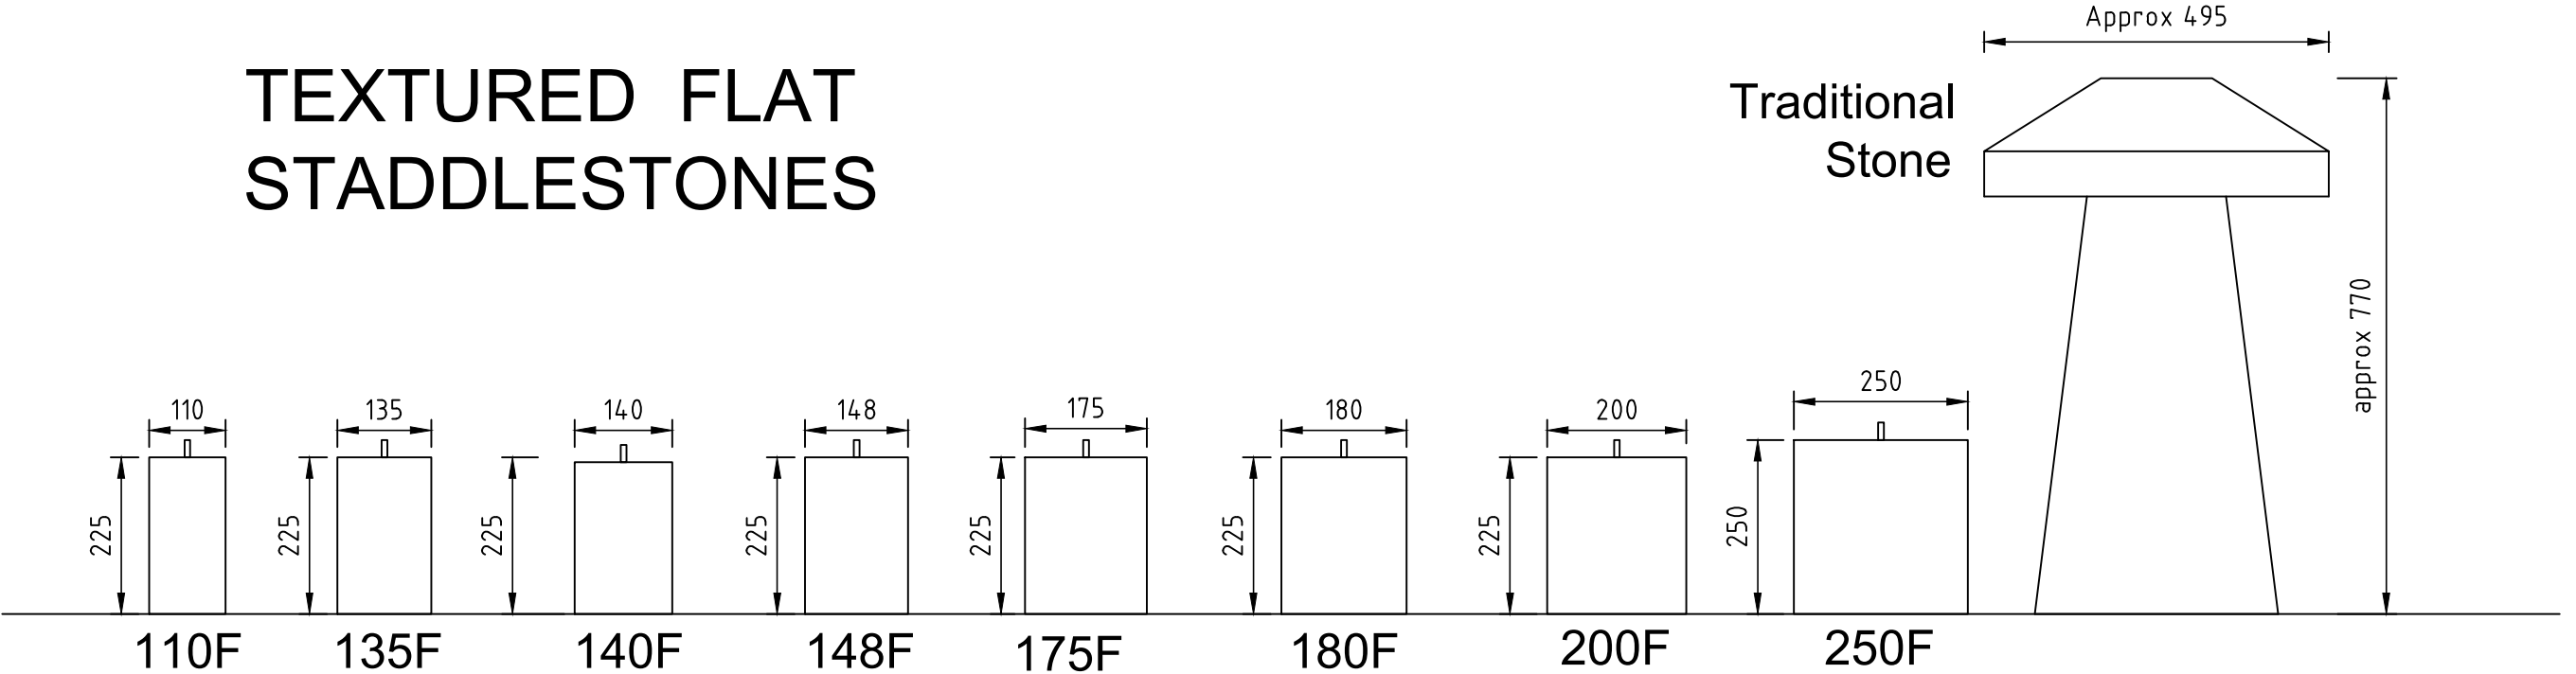

TEXTURED TAPERED STADDLESTONES

NOTE:
TAPERED STONES NOTED
WITH SUFFIX 'T' ARE
GENERALLY 25mm LARGER
AT THE BASE THAN THE
TOP

TEXTURED FLAT STADDLESTONES

Pairs of Staddlestones usually available from stock